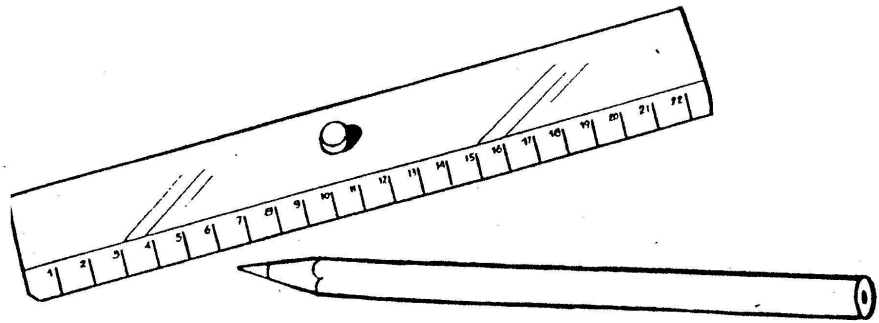

lespitsbricoleurs.
jindo.com

SEPTEMBRE